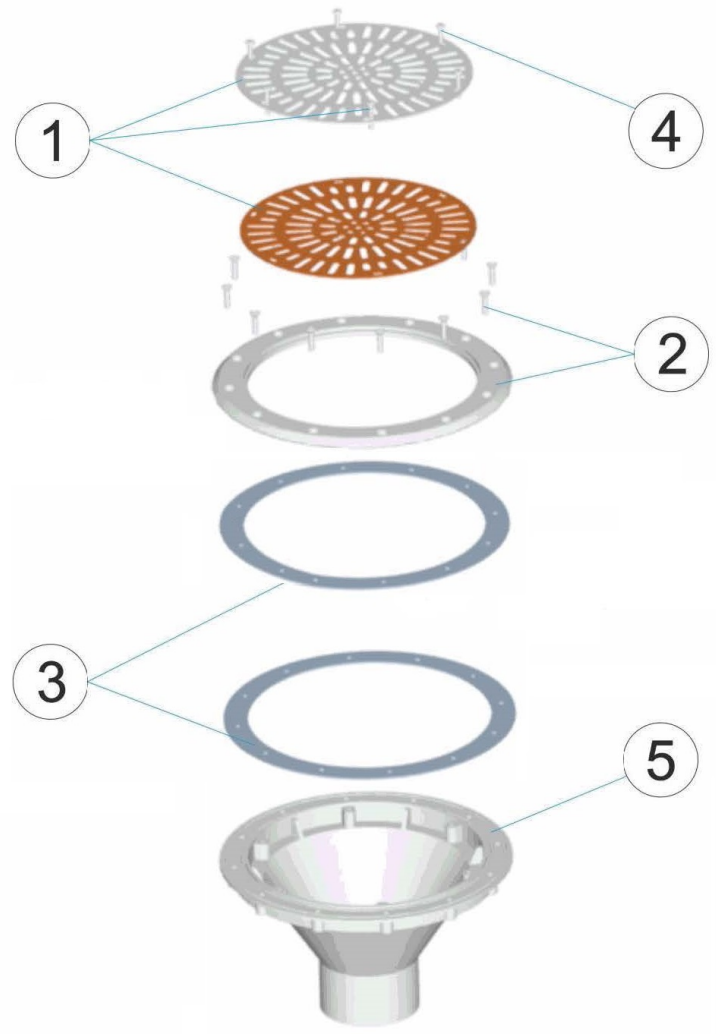

CODE 11795

DESCRIPTION: ADJUSTABLE BOTTOM NOZZLE 3"

**ENGLISH**

POS	CODE	DESCRIPTION	POS	CODE	DESCRIPTION
1		3' INLET GRILLE	4		3' INLET GRILLE SCREWS
2	11795R0007	3' INLET RIM	5		INLET BASE 3"
3		3' INLET GASKET			